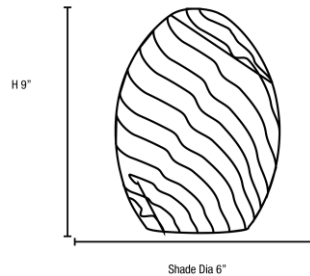

In addition to Access Lighting's purchase and warranty terms and conditions, by signing below or placing an order, you agree that you are authorized to bind the entity placing any order and acknowledge the following: All of sizes and measurements are approximate and all images are for illustrative purposes only. In the event of an inconsistency, the "Product Measurements" section controls. There also may be slight differences in the colors and designs compared to the displayed and printed images.

Signature: _____

Print Name _____ Date: _____

Toll Free 800-828-5483 www.AccessLighting.com

14410 Myford Road, Irvine, CA 92606

The information is subject to change without notice. 11/3/2022 28023-1C-BS_RUSKY.pdf